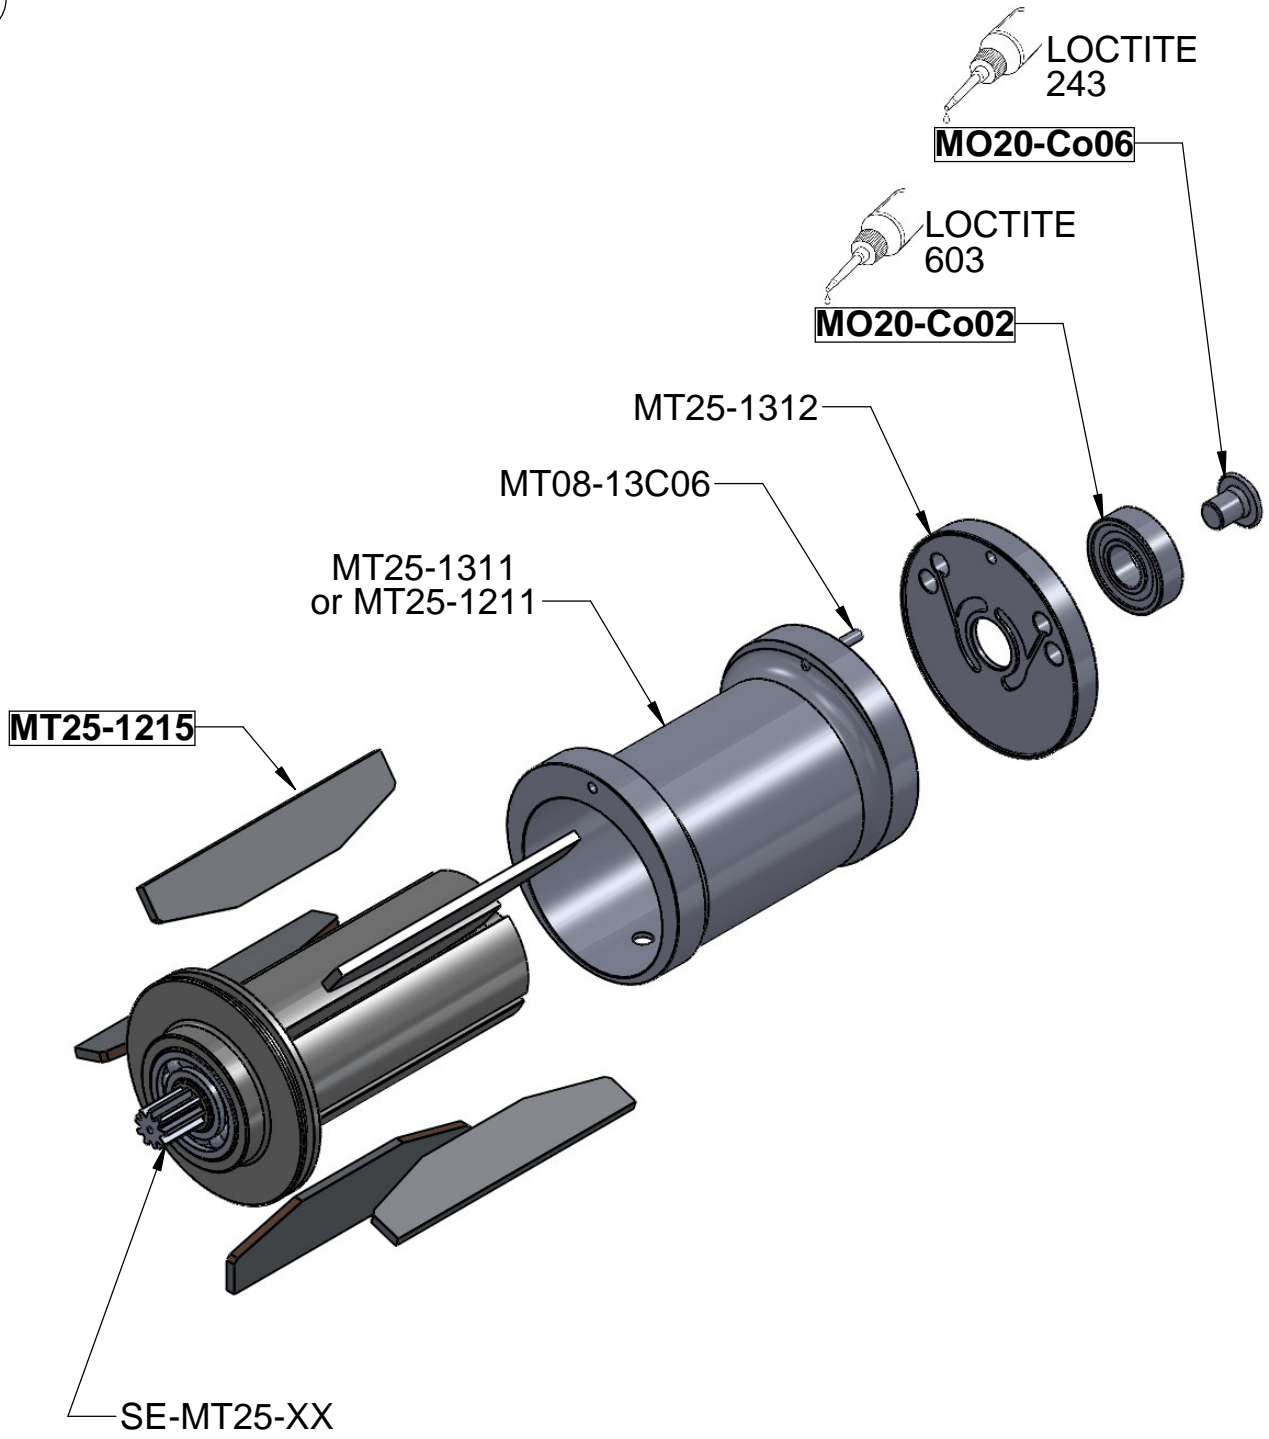

AC305 MAINTENANCE KIT FOR "25" SERIES

DESIGNATION	QTY
IDIN912-M04x016	2x6 = 12
MO20-Co06	2x1 = 2
MO20-Co02	2x1 = 2
MT25-1215	2x5 = 10

1

MT25

SE-MT25-XX