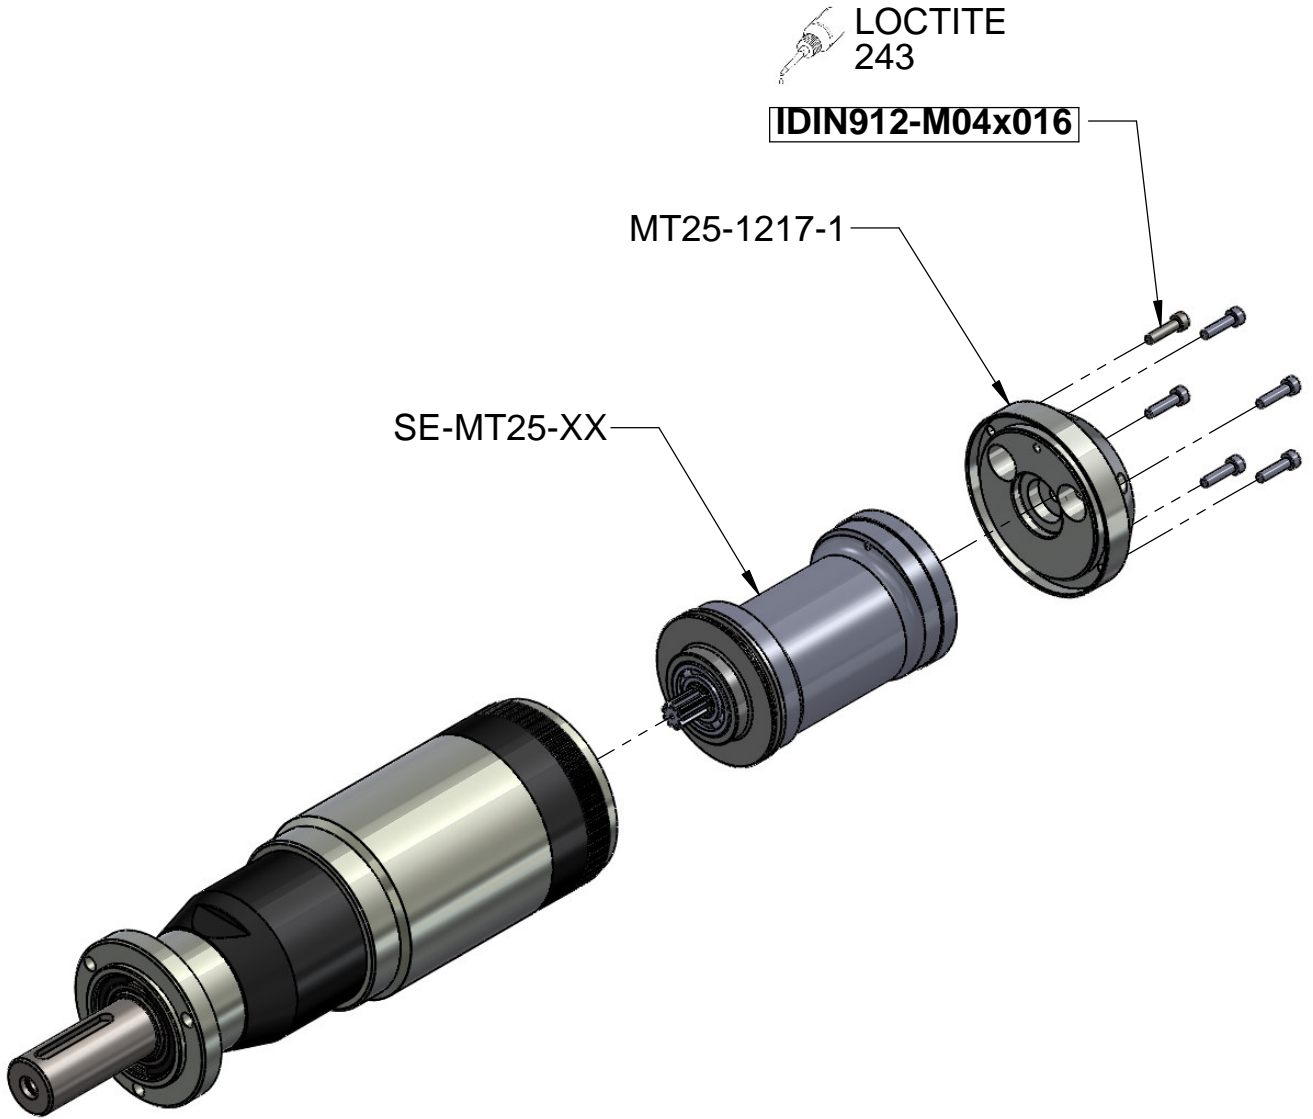

AC305 MAINTENANCE KIT FOR "25" SERIES

DESIGNATION	QTY
IDIN912-M04x016	2x6 = 12
MO20-Co06	2x1 = 2
MO20-Co02	2x1 = 2
MT25-1215	2x5 = 10

1

MT25

SE-MT25-XX