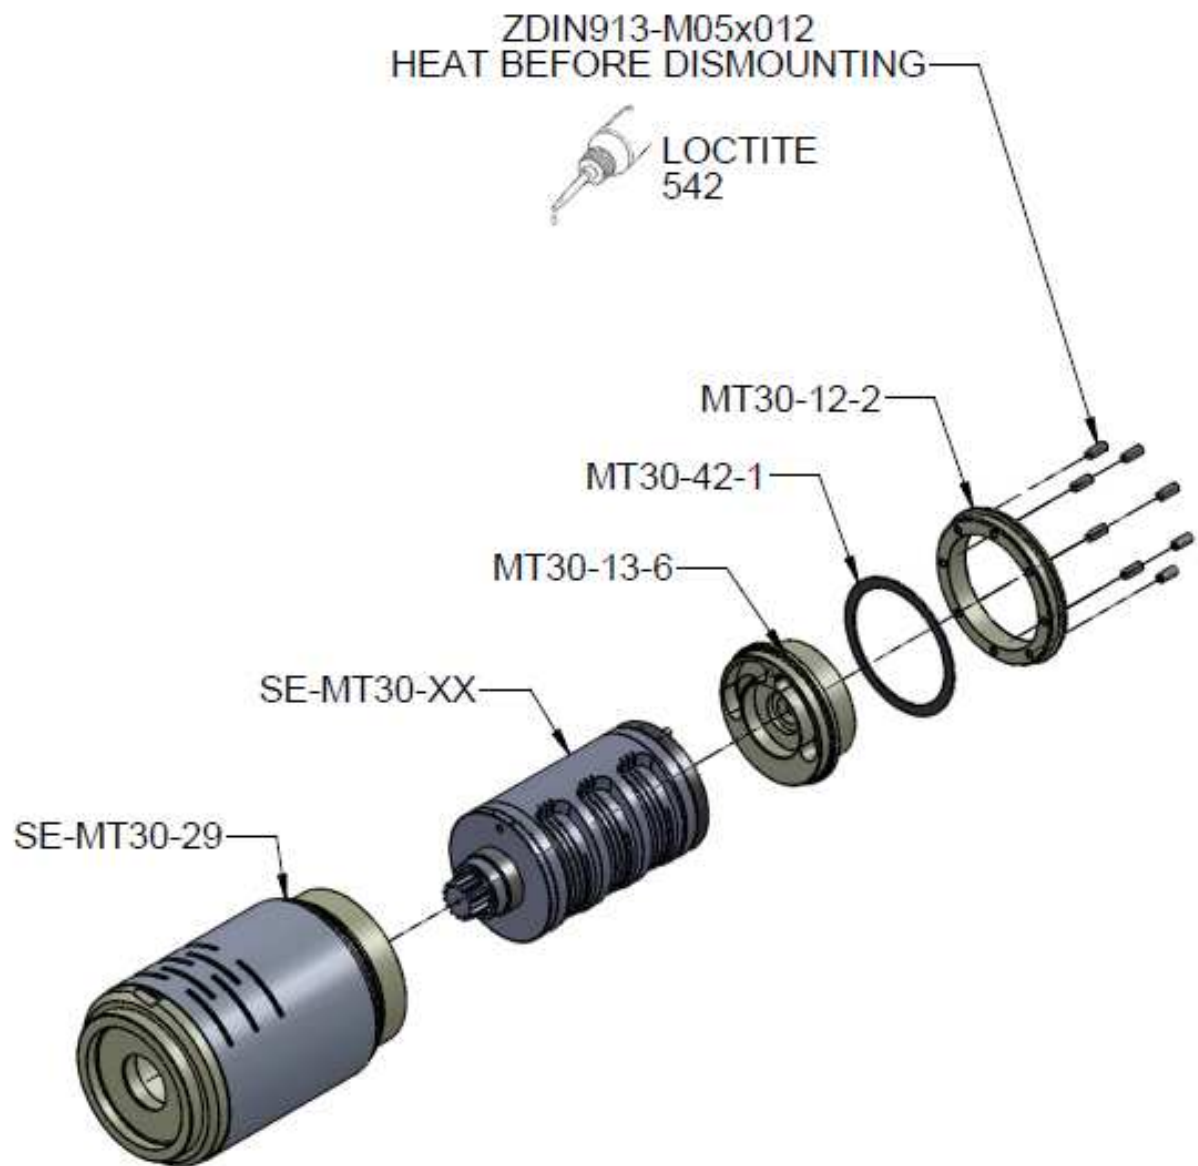

# AC306 MAINTENANCE KIT FOR "30" SERIES

DESIGNATION	QTY
MT30-36	2x5=10
RLT-6301-2RSH	2x1=2
ZTCB6PCEMB-M08x010	2x1=2
SE-MT30-38	2x1=2
MT30-Co12	2x2=4
MT30-Co14	2x1=2
MT30-Co11	2x2=4
RLT-6001-ZZ	2x1=2

1

**MT30**

**MT30-PP**

# SE-MT30-XX