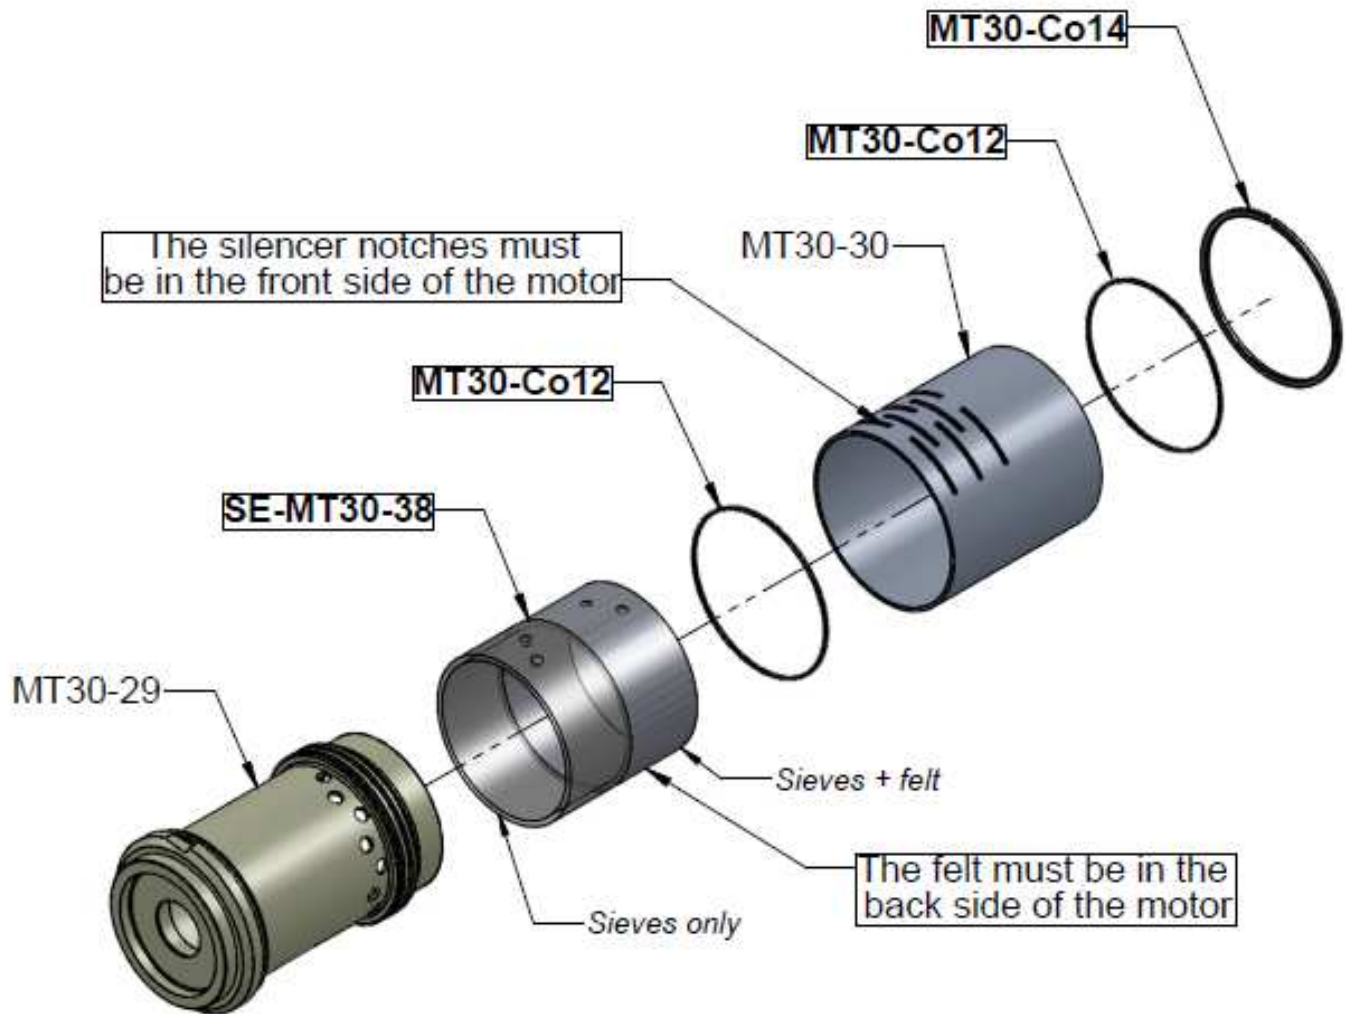

# AC306 MAINTENANCE KIT FOR "30" SERIES

DESIGNATION	QTY
MT30-36	2x5=10
RLT-6301-2RSH	2x1=2
ZTCB6PCEMB-M08x010	2x1=2
SE-MT30-38	2x1=2
MT30-Co12	2x2=4
MT30-Co14	2x1=2
MT30-Co11	2x2=4
RLT-6001-ZZ	2x1=2

1

**MT30**

**MT30-PP**

# SE-MT30-XX