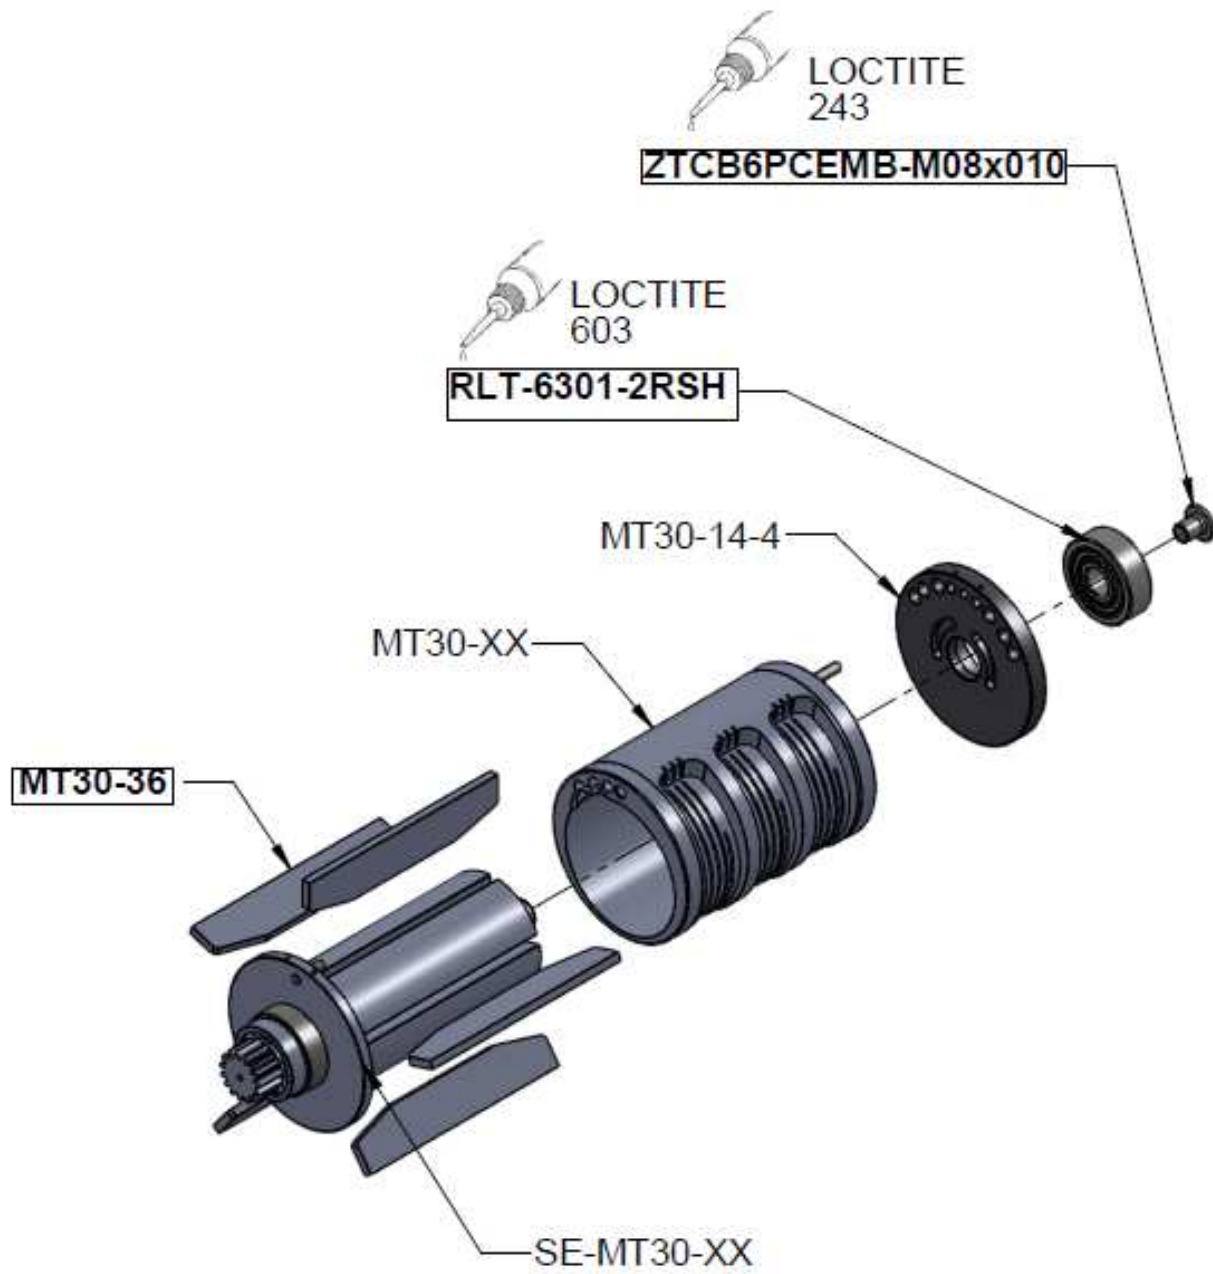

# AC306 MAINTENANCE KIT FOR "30" SERIES

DESIGNATION	QTY
MT30-36	2x5=10
RLT-6301-2RSH	2x1=2
ZTCB6PCEMB-M08x010	2x1=2
SE-MT30-38	2x1=2
MT30-Co12	2x2=4
MT30-Co14	2x1=2
MT30-Co11	2x2=4
RLT-6001-ZZ	2x1=2

1

**MT30**

**MT30-PP**

# SE-MT30-XX