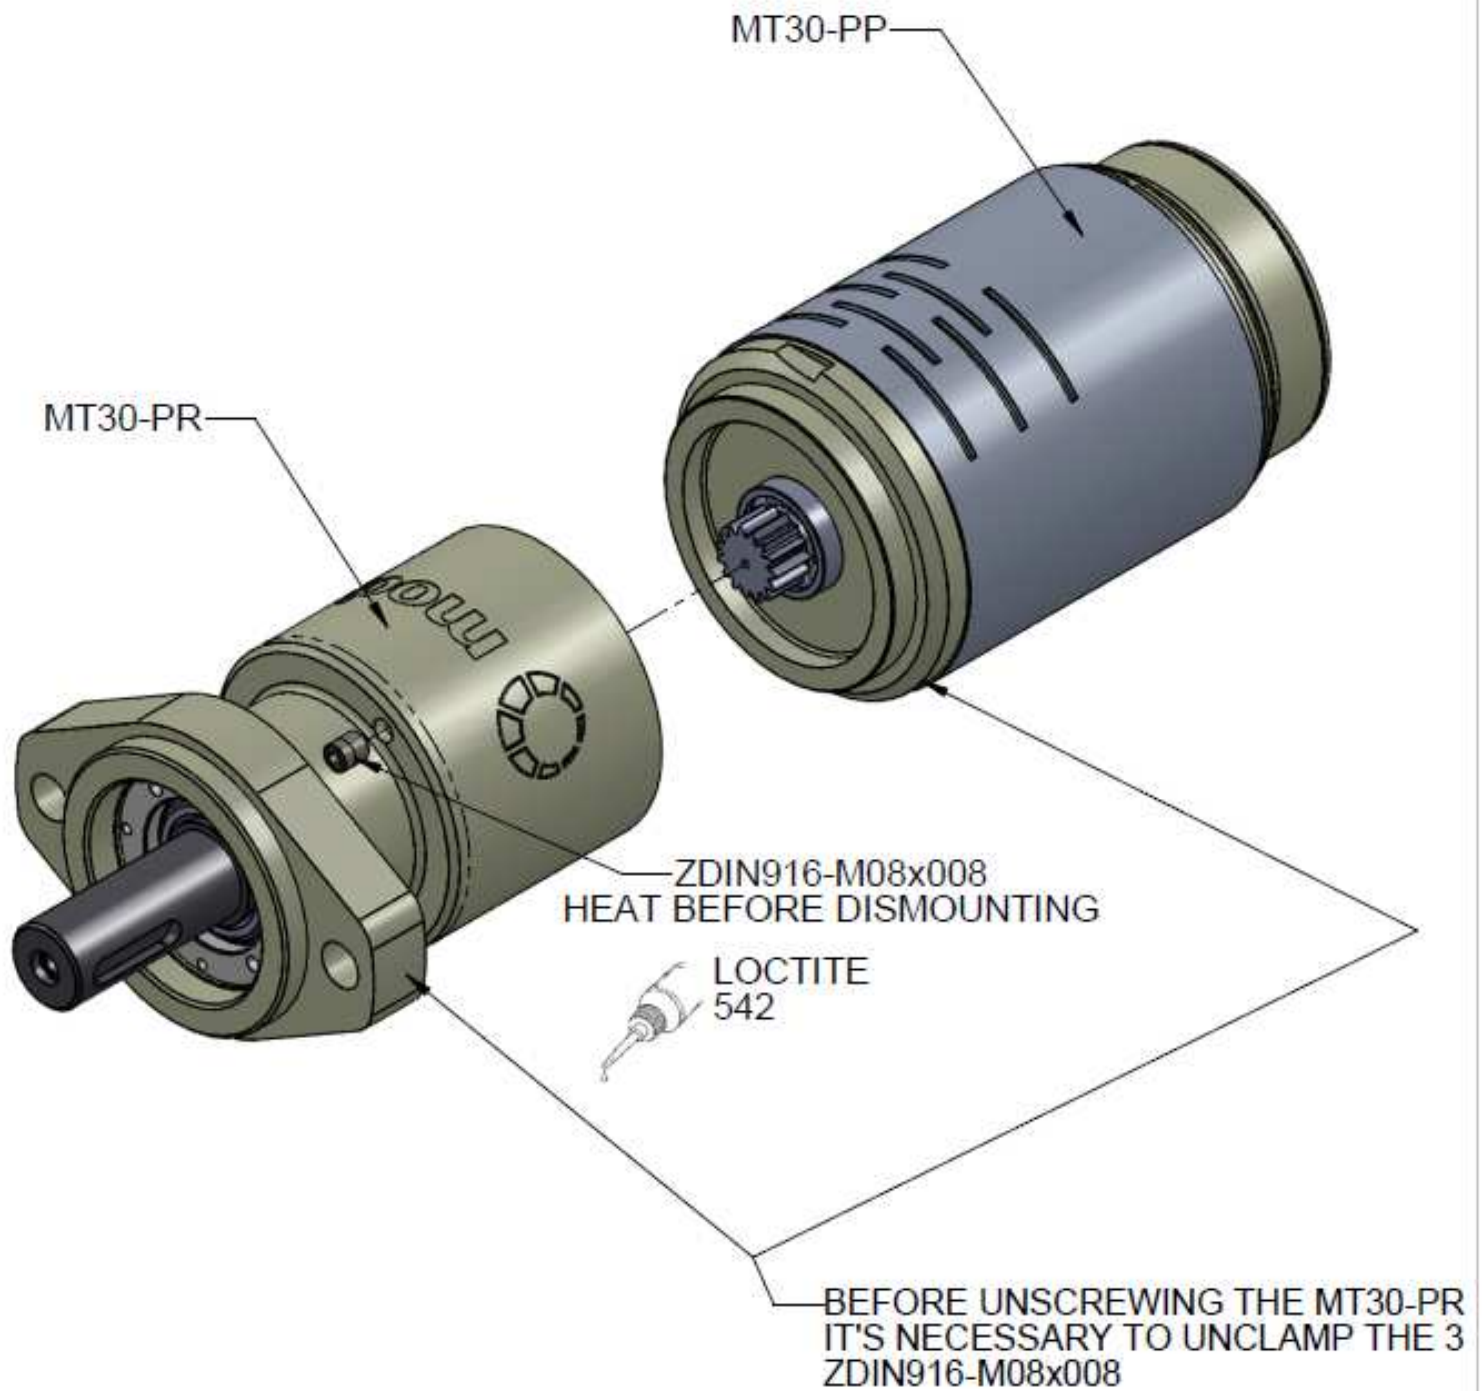

# AC306 MAINTENANCE KIT FOR "30" SERIES

DESIGNATION	QTY
MT30-36	2x5=10
RLT-6301-2RSH	2x1=2
ZTCB6PCEMB-M08x010	2x1=2
SE-MT30-38	2x1=2
MT30-Co12	2x2=4
MT30-Co14	2x1=2
MT30-Co11	2x2=4
RLT-6001-ZZ	2x1=2

1

**MT30**

**MT30-PP**

# SE-MT30-XX